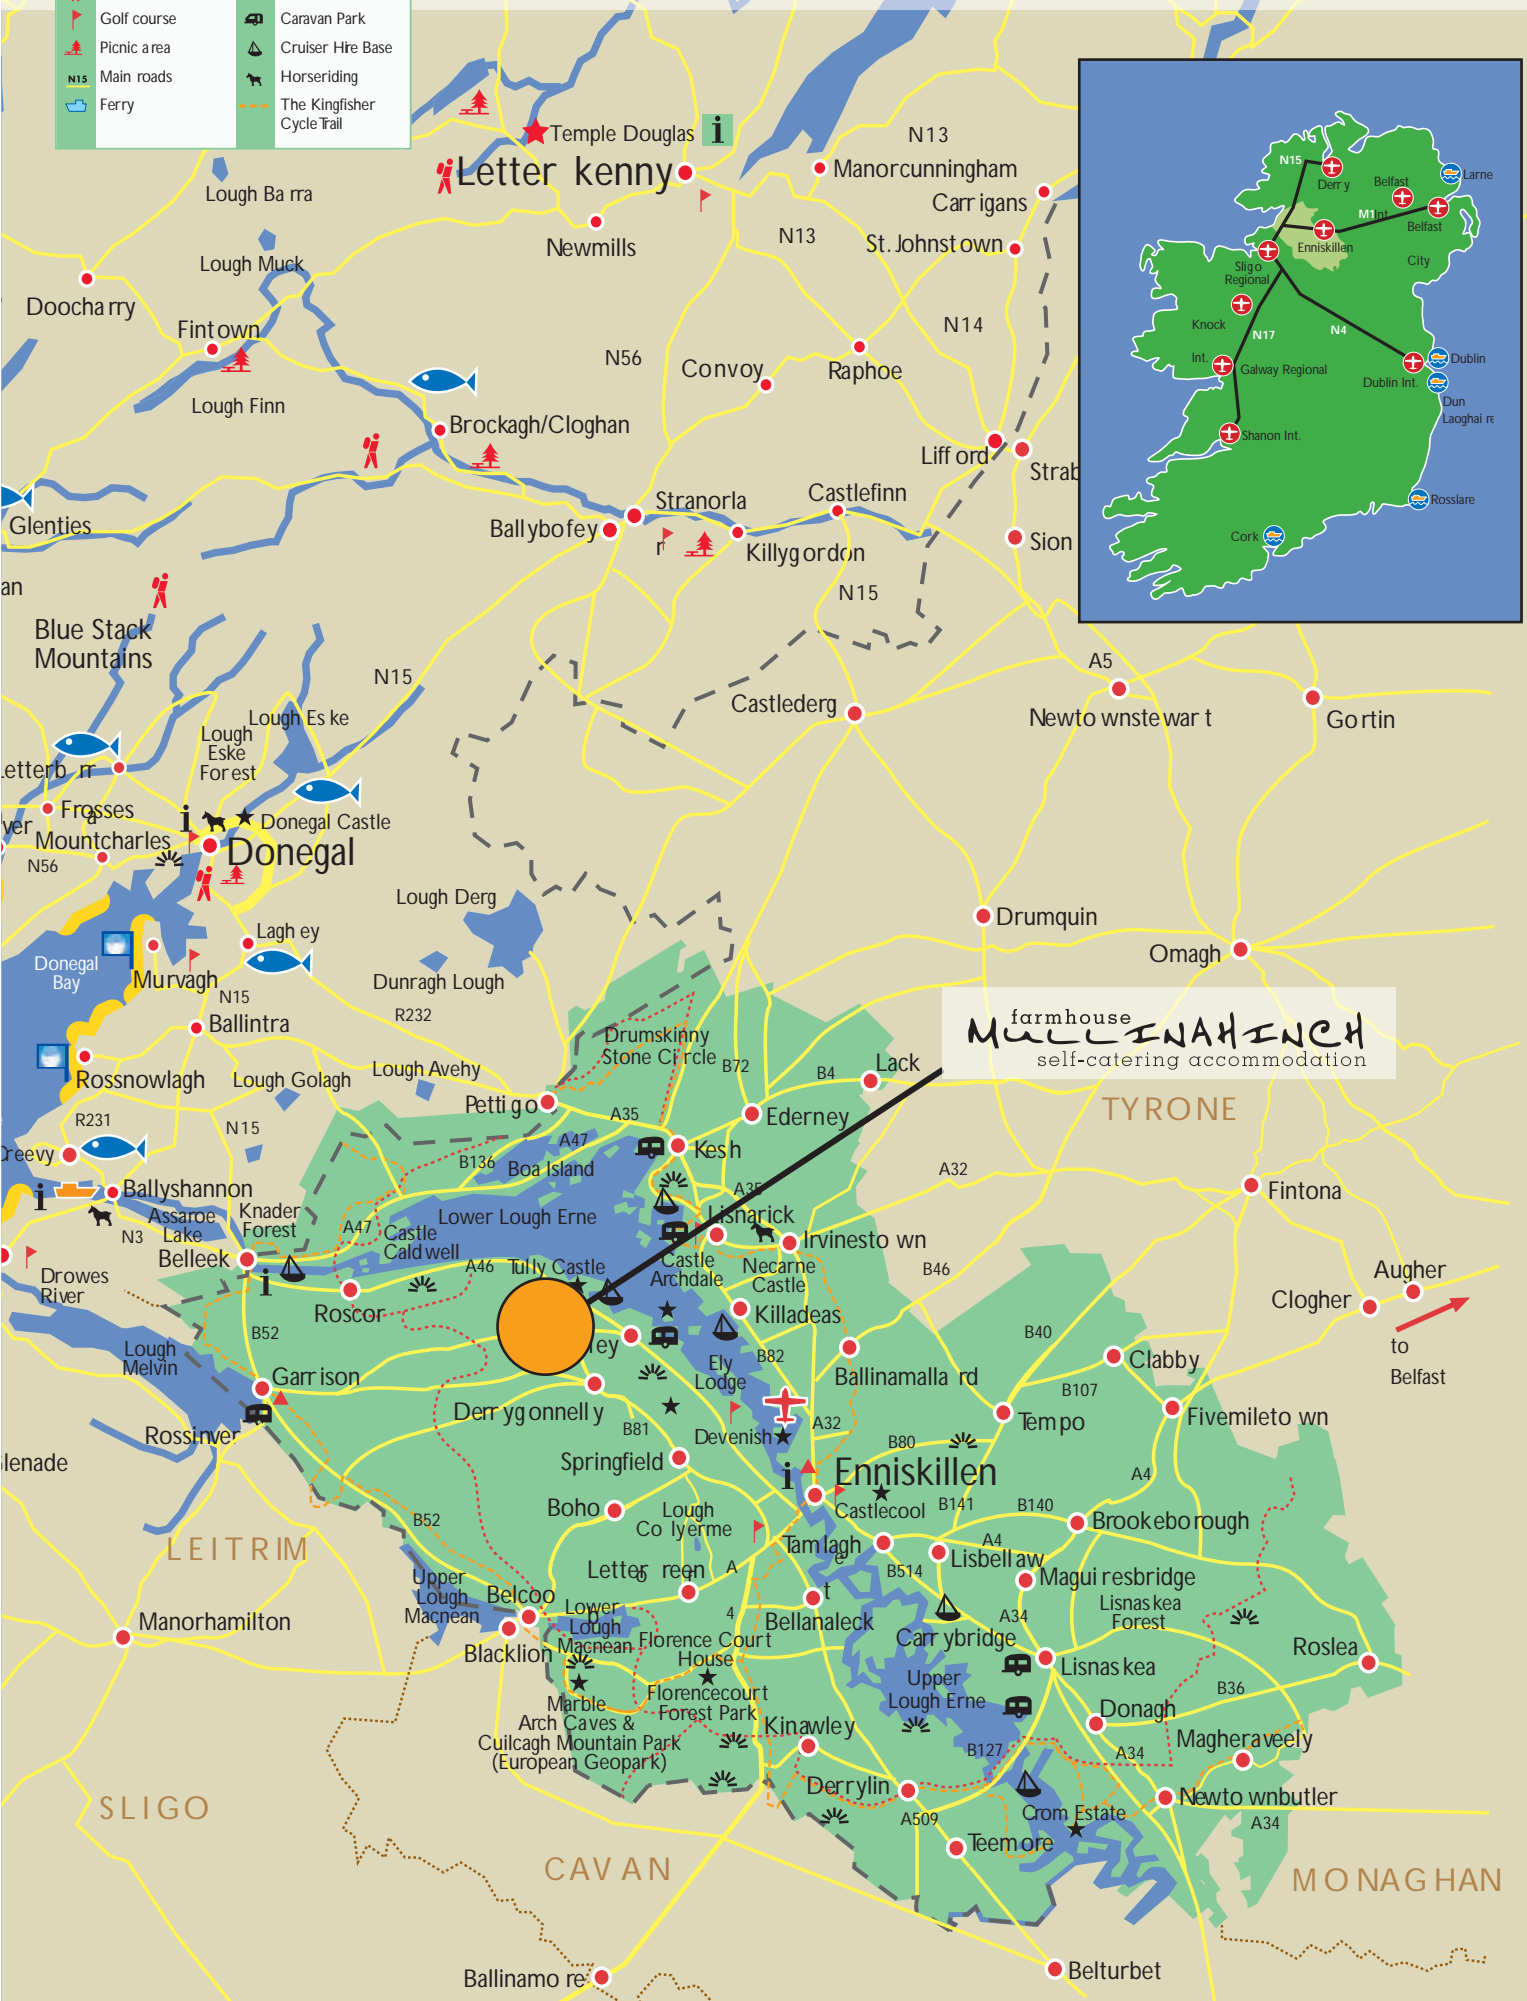

# farmhouse MULLINAHENCH self-catering accommodation

KEY			
	Tourist Information		Airport
	Blue flag beach		Mooring buoy
	Game Fisheries		The Ulster Way
	Sea Angling		Viewpoint
	Walking route		Youth Hostel
	Golf course		Caravan Park
	Picnic area		Cruiser Hire Base
	Main roads		Horseshoe
	Ferry		The Kingfisher Cycle Trail

farmhouse  
**MULLINAHENCH**  
self-catering accommodation

TYRONE

LEITRIM

SLIGO

CAVAN

MONAGHAN

Augher  
to Belfast